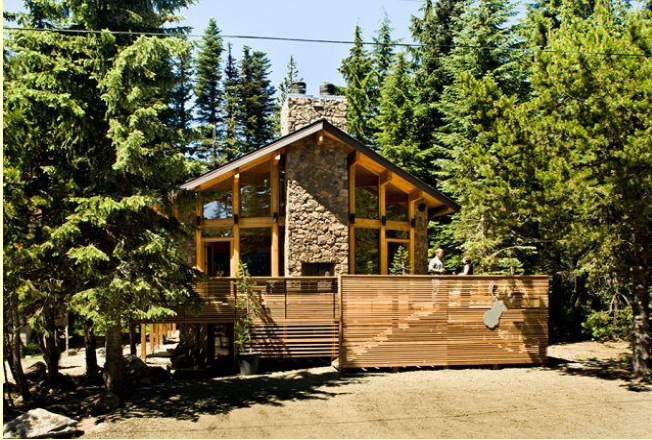

All Seasons Vacation Rentals
23804 E Greenwood Avenue
Welches, Oregon 97067
+1 (503) 622-1142

Your Vacation Rental Connection !

Mule Deer Cabin

This phenomenal three story, completely remodeled cabin, set at the base of Mt Hood's Historic Glade Trail in Government Camp, is just minutes from Timberline and a little over an hour from Portland. 3410 sq ft. Additional 1330 sq feet of wrap around deck space. 2 master suites featuring private baths and king beds with built in twin trundles. 2 rooms with queen beds. 1 double bunk room 1 twin bunk room Sleeper sofa in recreation room. 4 1/2 bathrooms.. 4 fireplaces. 1 interior wood burning 1 outdoor wood burning and 2 interior gas. Gourmet kitchen with Thermador range and refrigerator, microwave and warming

6 Bedrooms
4.5 Bathroom

0 Double Beds
6 Twin Beds

\$675- \$900 starts @ a 8 person occupancy

drawer. Custom dining table seats 16. Custom furniture throughout. Outdoor BBQ. Wifi, 42" flat screen TV w/HD cable, DVD Player, Stereo system with iPod/MP3 connection. Approximately a four-minute walk from downtown Government Camp including an upscale grocery store and several bars and restaurants. Glade Trail runs along front of cabin allowing skiers and mountain bikers access directly from Timberline. No Smoking/No Pets - Deck Furniture only available during summer months. Minimum age to rent this property is 25.