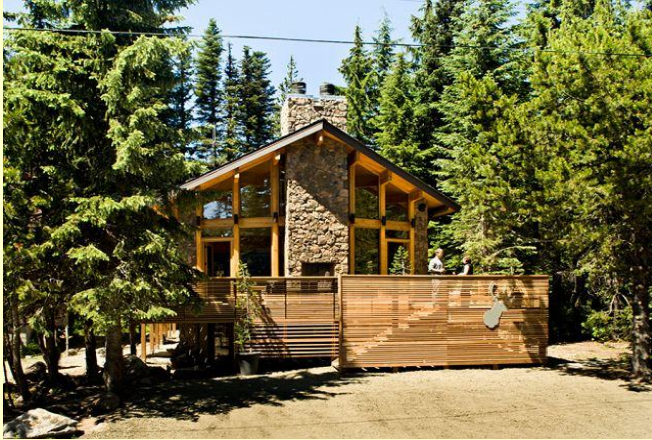

All Seasons Vacation Rentals
23804 E Greenwood Avenue
Welches, Oregon 97067
+1 (503) 622-1142

Your Vacation Rental Connection !

Mule Deer Cabin

This phenomenal three story, completely remodeled cabin, set at the base of Mt Hood's Historic Glade Trail in Government Camp, is just minutes from Timberline and a little over an hour from Portland. 3410 sq ft. Additional 1330 sq feet of wrap around deck space. 2 master suites featuring private baths and king beds with built in twin trundles. 2 rooms with queen beds. 1 double bunk room 1 twin bunk room Sleeper sofa in recreation room. 4 1/2 bathrooms.. 4 fireplaces. 1 interior wood burning 1 outdoor wood burning and 2 interior gas. Gourmet kitchen with Thermador range and refrigerator, microwave and warming

6 Bedrooms
4.5 Bathroom

0 Double Beds
6 Twin Beds

\$675- \$900 starts @ a 8 person occupancy

drawer. Custom dining table seats 16 Custom furniture throughout. Outdoor BBQ. Wifi, 42" flat screen Monitor with DVD Player, Stereo system with iPod/MP3 connection. Approximately a four-minute walk from downtown Government Camp including an upscale grocery store and several bars and restaurants. Glade Trail runs along front of cabin allowing skiers and mountain bikers access directly from Timberline. No Smoking/No Pets - Deck Furniture only available during summer months. Minimum age to rent this property is 25.